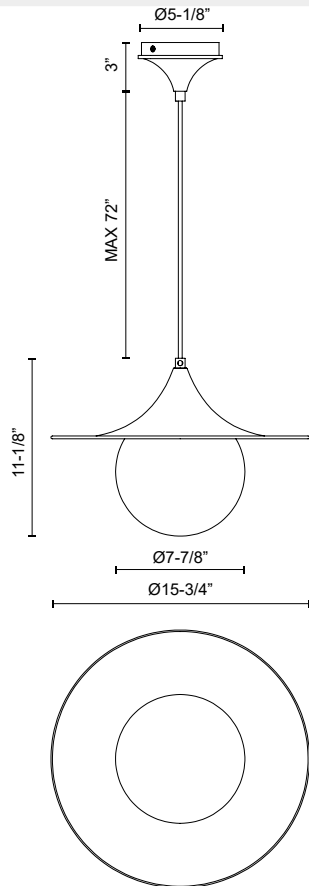

## FUJI PD525216

FIXTURE DIMENSIONS	D15-3/4" x H11-1/8"
LAMP TYPE	E26
MAX WATTAGE	60W
BULB QTY	1
BULBS INCLUDED	No
VOLTAGE	120V
GLASS DETAILS	Opal Glass
MATERIAL	Aluminum; Glass; Steel;
WIRE LENGTH	72"
MINIMUM HANG HEIGHT	16"
SLOPED CEILING ADAPTABLE	Yes
LOCATION	Dry
CANOPY DIMENSIONS	D5-1/8" x H3"
BRAND	Alora Mood

[ D - Diameter, L - Length, W - Width, H - Height, E - Extension ]