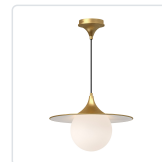

## FUJI PD525216

FIXTURE DIMENSIONS	D15-3/4" x H11-1/8"
LAMP TYPE	E26
MAX WATTAGE	60W
BULB QTY	1
BULBS INCLUDED	No
VOLTAGE	120V
GLASS DETAILS	Opal Glass
MATERIAL	Aluminum; Glass; Steel;
WIRE LENGTH	72"
MINIMUM HANG HEIGHT	16"
SLOPED CEILING ADAPTABLE	Yes
LOCATION	Dry
CANOPY DIMENSIONS	D5-1/8" x H3"
BRAND	Alora Mood

### AVAILABLE FINISHES:

PD525216MBOP  
Matte Black/Opal  
Matte Glass

PD525216BGOP  
Brushed  
Gold/Opal Matte  
Glass

\*For complete warranty terms, please visit: [www.aloralighting.com/warranty](http://www.aloralighting.com/warranty)